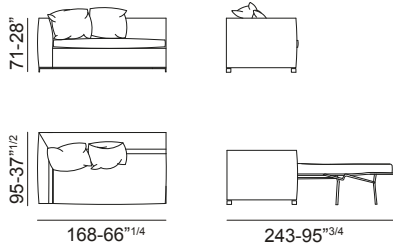

cod. 2800004/5