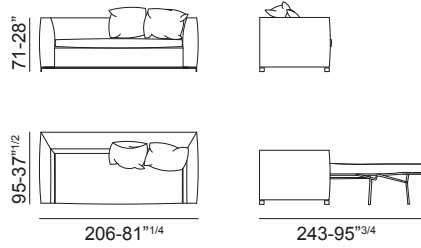

cod. 2800003