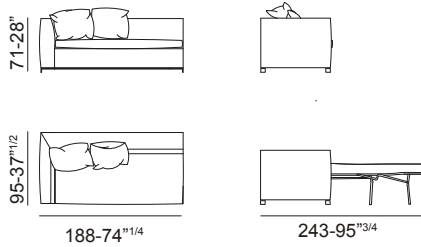

cod. 2800006/7

cod. 2800008/9