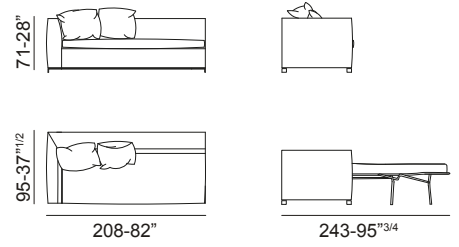

2800_BEL AIR

design: Altrodesign

cod. 2800001

cod. 2800002

cod. 2800003

cod. 2800004/5

cod. 2800006/7

cod. 2800008/9

cod. 28000010/11

Vibieffe

SINCE 1968

contact@vibieffe.com www.vibieffe.com