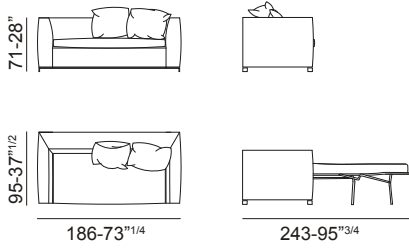

2800_BEL AIR

design: Altrodesign

cod. 2800001

cod. 2800002