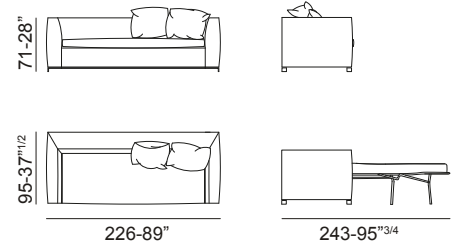

2800_BEL AIR

design: Altrodesign

cod. 2800001

cod. 2800002

cod. 2800003

cod. 2800004/5

cod. 2800006/7

cod. 2800008/9

cod. 28000010/11

Vibieffe

SINCE 1968

contact@vibieffe.com www.vibieffe.com