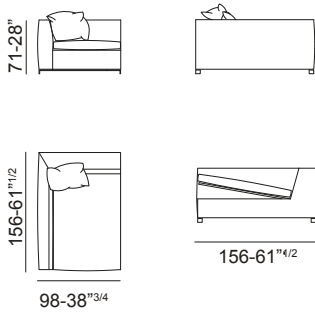

cod. 28000010/11