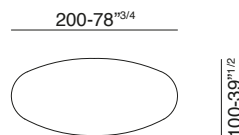

# 4150\_TWIST

design: Gianluigi Landoni

cod. 4150001

cod. 4150002

cod. 4150003

cod. 4150004

cod. 4150005