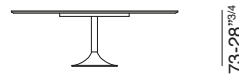

# 4150\_TWIST

design: Gianluigi Landoni

cod. 4150001

cod. 4150002

cod. 4150003

cod. 4150004

cod. 4150005