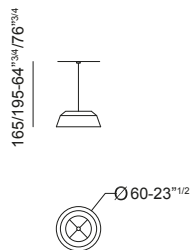

Calotta coprifilo: metallo nero

Paralume: struttura in filo di ferro nero rivestito in tessuto plissettato bianco

Lampadina inclusa: attacco E27 60W max CE

EN_Product description

Floor lampshade, hanging lampshade

Technical features

Floor lampshade

Structure: black painted round rod with glossy brass intersection

Base: Carrara white marble

Lampshade: structure in black wire covered in white pleated fabric

Bulb included: E27 60W max CE

Hanging lampshade

Cable: power cable covered with black fabric

Ceiling rose: black metal

Lampshade: structure in black wire covered in white pleated fabric

Bulb included: E27 60W max CE

Struttura / Structure

Vibieffe

SINCE 1968

contact@vibieffe.com www.vibieffe.com

7000_LAMPADA BIG

design: Gianluigi Landoni

cod. 7000017

cod. 7000018

7000_LAMPADA BIG