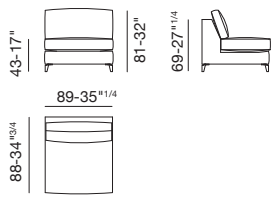

920_ZONE COMFORT

design: Gianluigi Landoni

cod. 920001