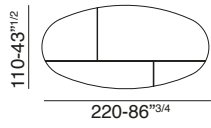

1500_SWING

design: Gianluigi Landoni

cod. I500001