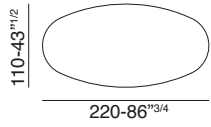

1500_SWING

design: Gianluigi Landoni

cod. I500001