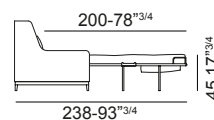

cod. 2300002