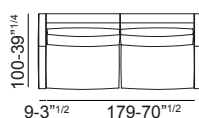

cod. 2300003