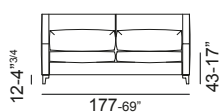

cod. 2300002