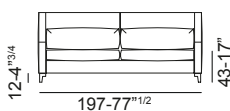

cod. 2300003