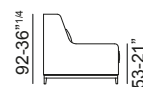

cod. 2300002