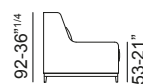

cod. 2300003