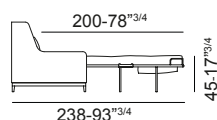

cod. 2300003