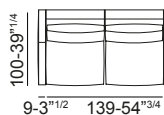

cod. 2300002