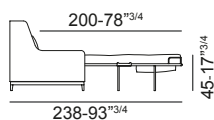

cod. 2300002