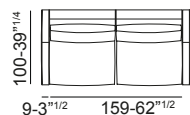

cod. 2300002