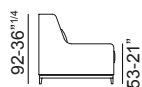

2300_QUEEN

design: Gianluigi Landoni

cod. 2300001