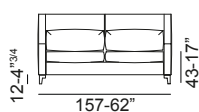

2300_QUEEN

design: Gianluigi Landoni

cod. 2300001