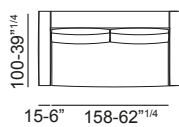

cod. 2400002