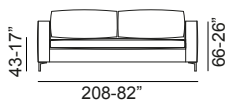

cod. 2400003