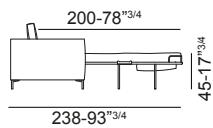

cod. 2400003