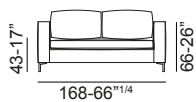

2400_HAPPY

design: Altrodesign

cod. 2400001