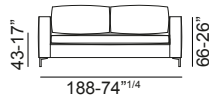

cod. 2400002