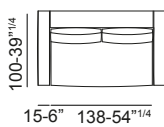

2400_HAPPY

design: Altrodesign

cod. 2400001