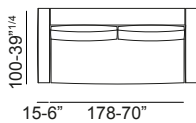

cod. 2400003