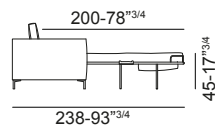

2400_HAPPY

design: Altrodesign

cod. 2400001