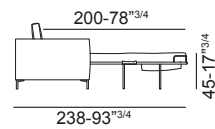

cod. 2400002