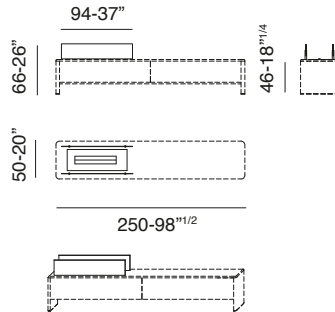

Planika-Prime fire 700 Burner