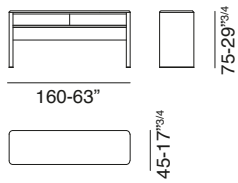

cod. 9575005