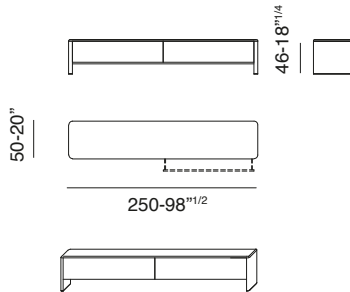

9575_XENIA_Console

design: Gianluigi Landoni

cod 9575007