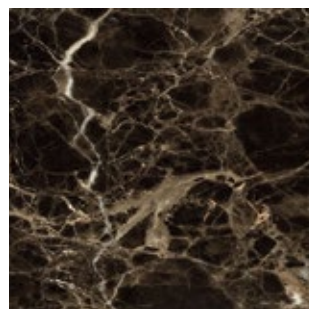

_emperador
_emperador