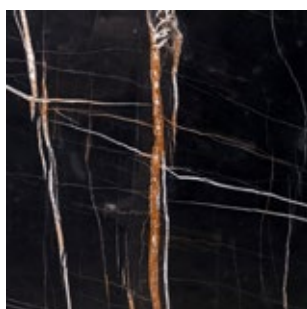

_Sahara noir
_Sahara noir