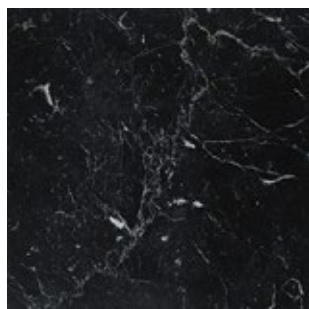

_nero Marquinia
_Marquinia black