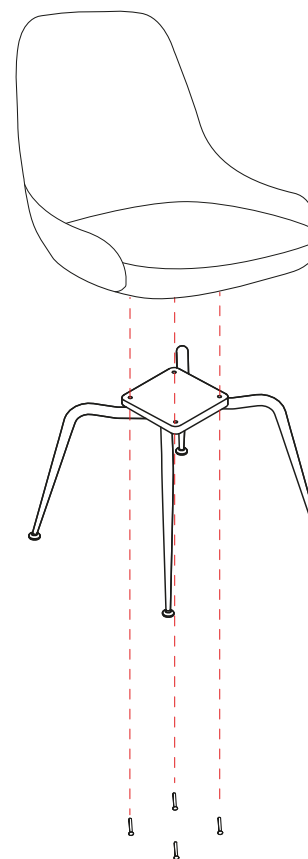

SWING sedia

1500 design: Gianluigi Landoni

Vibieffe

SINCE 1968

STEP 1

STEP 2